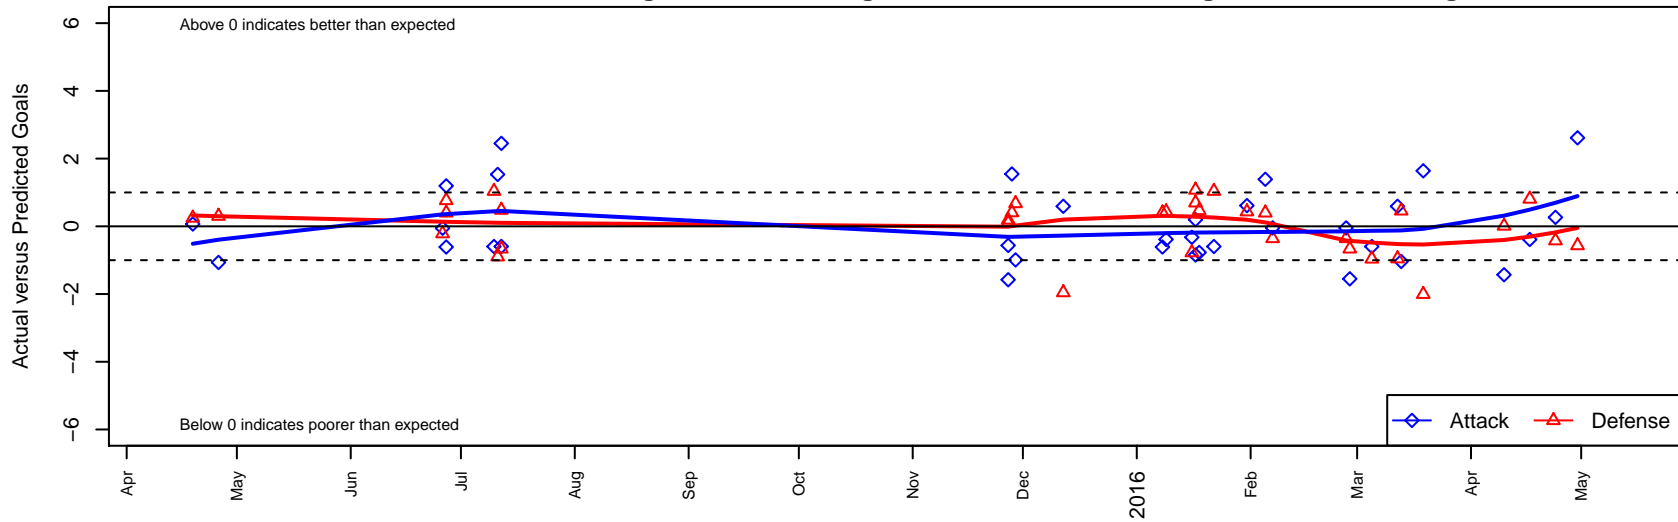

# WPFC White G98

Washington Premier FC  
 Tacoma, WA  
 G98 total strength=1489  
 attack=10.36 defense=11.42  
 fall league = Win RCL G98 Div 3

alt names used:  
 WPFC G98 White C  
 Washington Premier FC U17 White  
 WASHINGTON PREMIER FC G98 WHITE (W/  
 Washington Premier FC GU17 White  
 WPFC GU17 White  
 WPFC G98 White C  
 WPFC G98 White C

**WPFC White G98**  
 Dots are actual minus expected GF (blue circles) and GA (red triangles).  
 Blue line is smoothed change in attack strength. Red is smoothed change in defense strength.

**attack and defense variance (black dot)  
relative to other teams  
and top 10 in region**