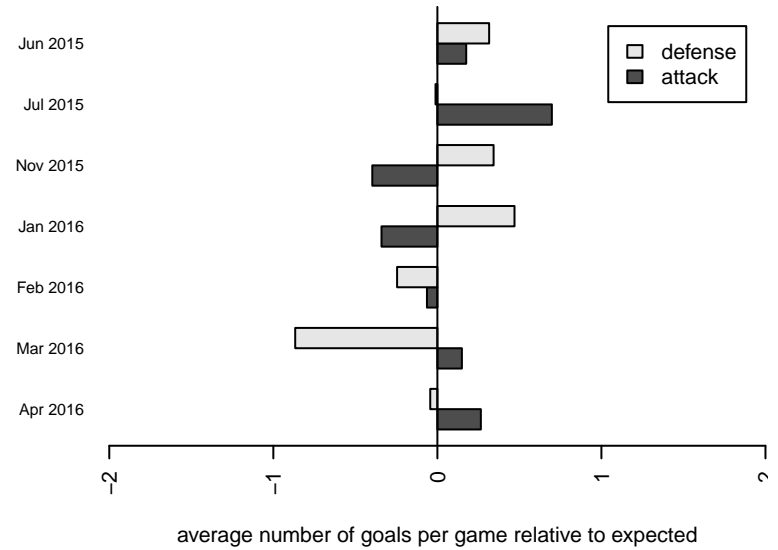

Performance relative to 13 month average