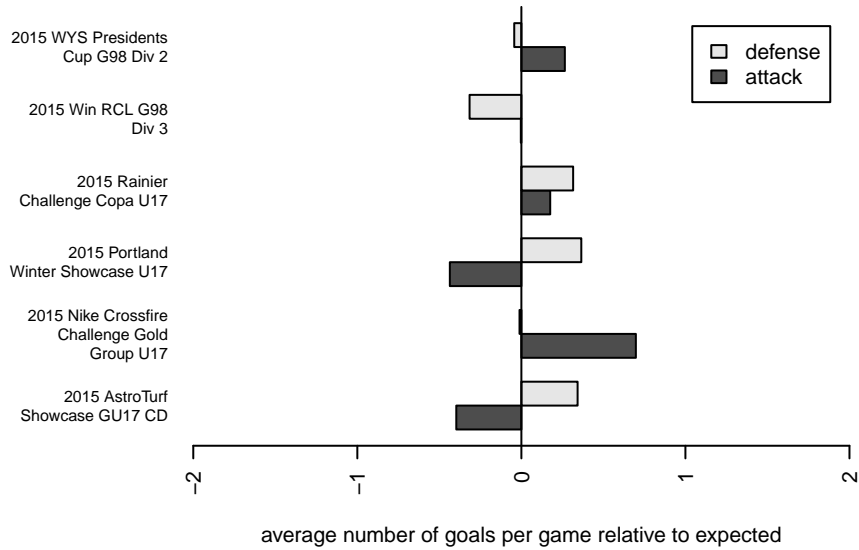

Performance relative to 13 month average