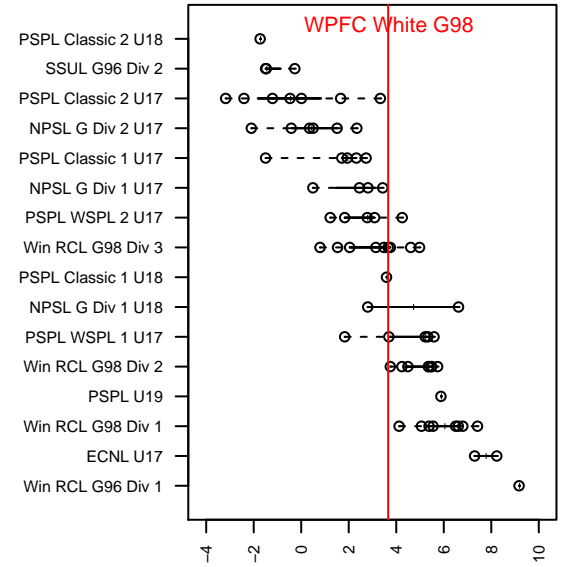

**attack and defense rating
relative to others at age
and all opponents in last 13 months**