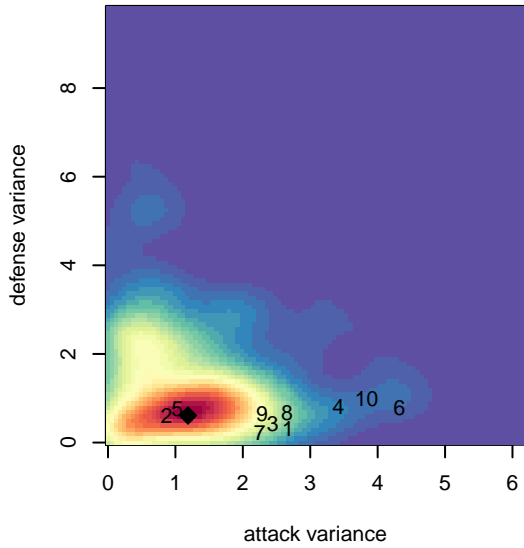

# WPFC White G98

Washington Premier FC  
 Tacoma, WA  
 G98 total strength=1489  
 attack=10.36 defense=11.42  
 fall league = Win RCL G98 Div 3

alt names used:  
 WPFC G98 White C  
 Washington Premier FC U17 White  
 WASHINGTON PREMIER FC G98 WHITE (W/  
 Washington Premier FC GU17 White  
 WPFC GU17 White  
 WPFC G98 White C  
 WPFC G98 White C

**WPFC White G98**  
 Dots are actual minus expected GF (blue circles) and GA (red triangles).  
 Blue line is smoothed change in attack strength. Red is smoothed change in defense strength.

**attack and defense variance (black dot)  
relative to other teams  
and top 10 in region**