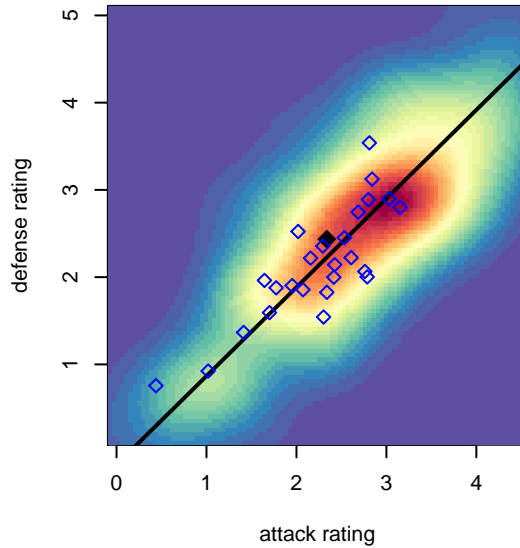

**attack and defense rating
relative to others at age
and all opponents in last 13 months**